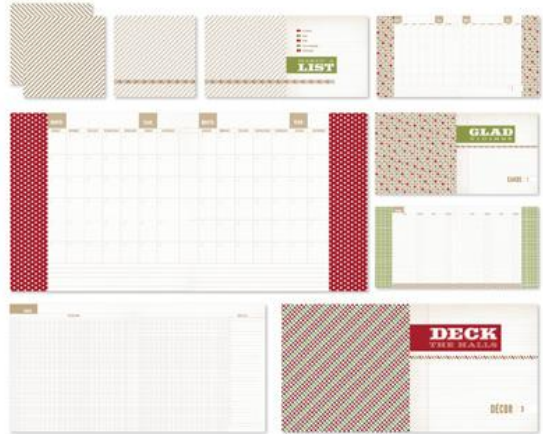

Season of Style Suite

Traditional Product

View more Season of Style products at stampinup.com.

Season Of Style This And That Journal
(item 132277)

More organization means less stress, and less stress means more fun! Keep track of it all with our Season of Style This and That Journal. Includes spreads to help you prepare for the holiday season: cards, décor, gifts and packaging, and entertaining. Debossed chipboard cover. 6-3/8" x 8-1/16". 60 total printed sheets (30 coordinated spreads).

Digital Product

This & That Season of Style Photobook
(item 134857) Click to view more images.

Download includes:

- * 46-page photobook planner (8" x 8")
- * 2-page envelope template (8-1/2" x 11")
- * 54-piece SVG stamp brush set
- * 10 Designer Series Papers
- * 18 embellishments
- * 2 punches

Colors:

Cherry Cobbler, Chocolate Chip, Crumb Cake, Old Olive, Whisper White

Naughty and Nice This and That Rotary Stamp
(item 132278)

Classic rotary stamp with seasonal sentiments and images. Stamp size: 3-1/8" x 3".

Printed tags in a variety of sizes allow you to quickly and easily scrapbook your holiday memories when used with 8" x 8" Divided Page Protectors. Also great for traditional scrapbooking or on cards. 35 heavy-weight, die-cut, printed tags: 1 ea. of 35 designs in 6 sizes. Sized to fit 8" x 8" Divided Page Protectors. Largest tag: 4" x 6". Acid free, lignin free.